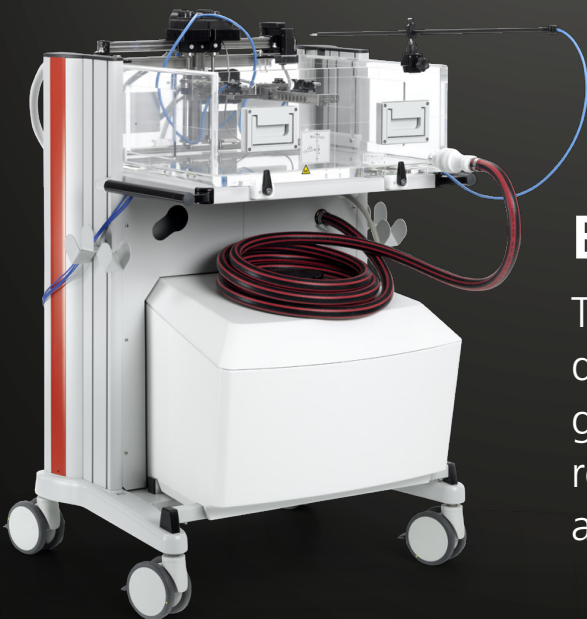

NEW

MADE TO PERFORM.

The Next Phantom Generation by PTW.

RUBY

The new modular QA phantom with multiple application-specific inserts for comprehensive system QA, LINAC QA and patient QA

BEAMSCAN®

The ultrafast water phantom with Auto Setup and WiFi – also perfect for Halcyon™ systems

Scan the QR code to learn more about the experience of a Halcyon™ user.

BEAMSCAN® MR

The first 3D water phantom for beam data commissioning and QA of next-generation MR-LINACs, available in two ready-to-use models for Elekta Unity and ViewRay® MRIdian®